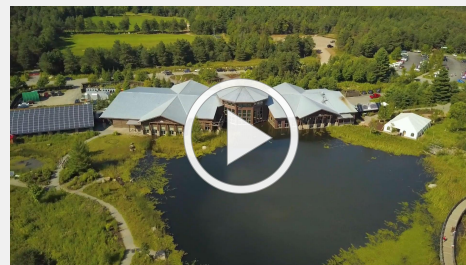

[Download Here](#)

Season 2 Still Airing!

Tune into your local Public Television station to catch Season Two now airing nationally and watch host Leslie Mueller go behind-the-scenes at America's top museums including the Intrepid Sea, Air and Space Museum, The Bruce Museum, and as seen below, The Wild Center nestled deep in the Adirondacks. We go for a walk above the treetops on the eco bridge called the Wild Walk for a truly spectacular view!